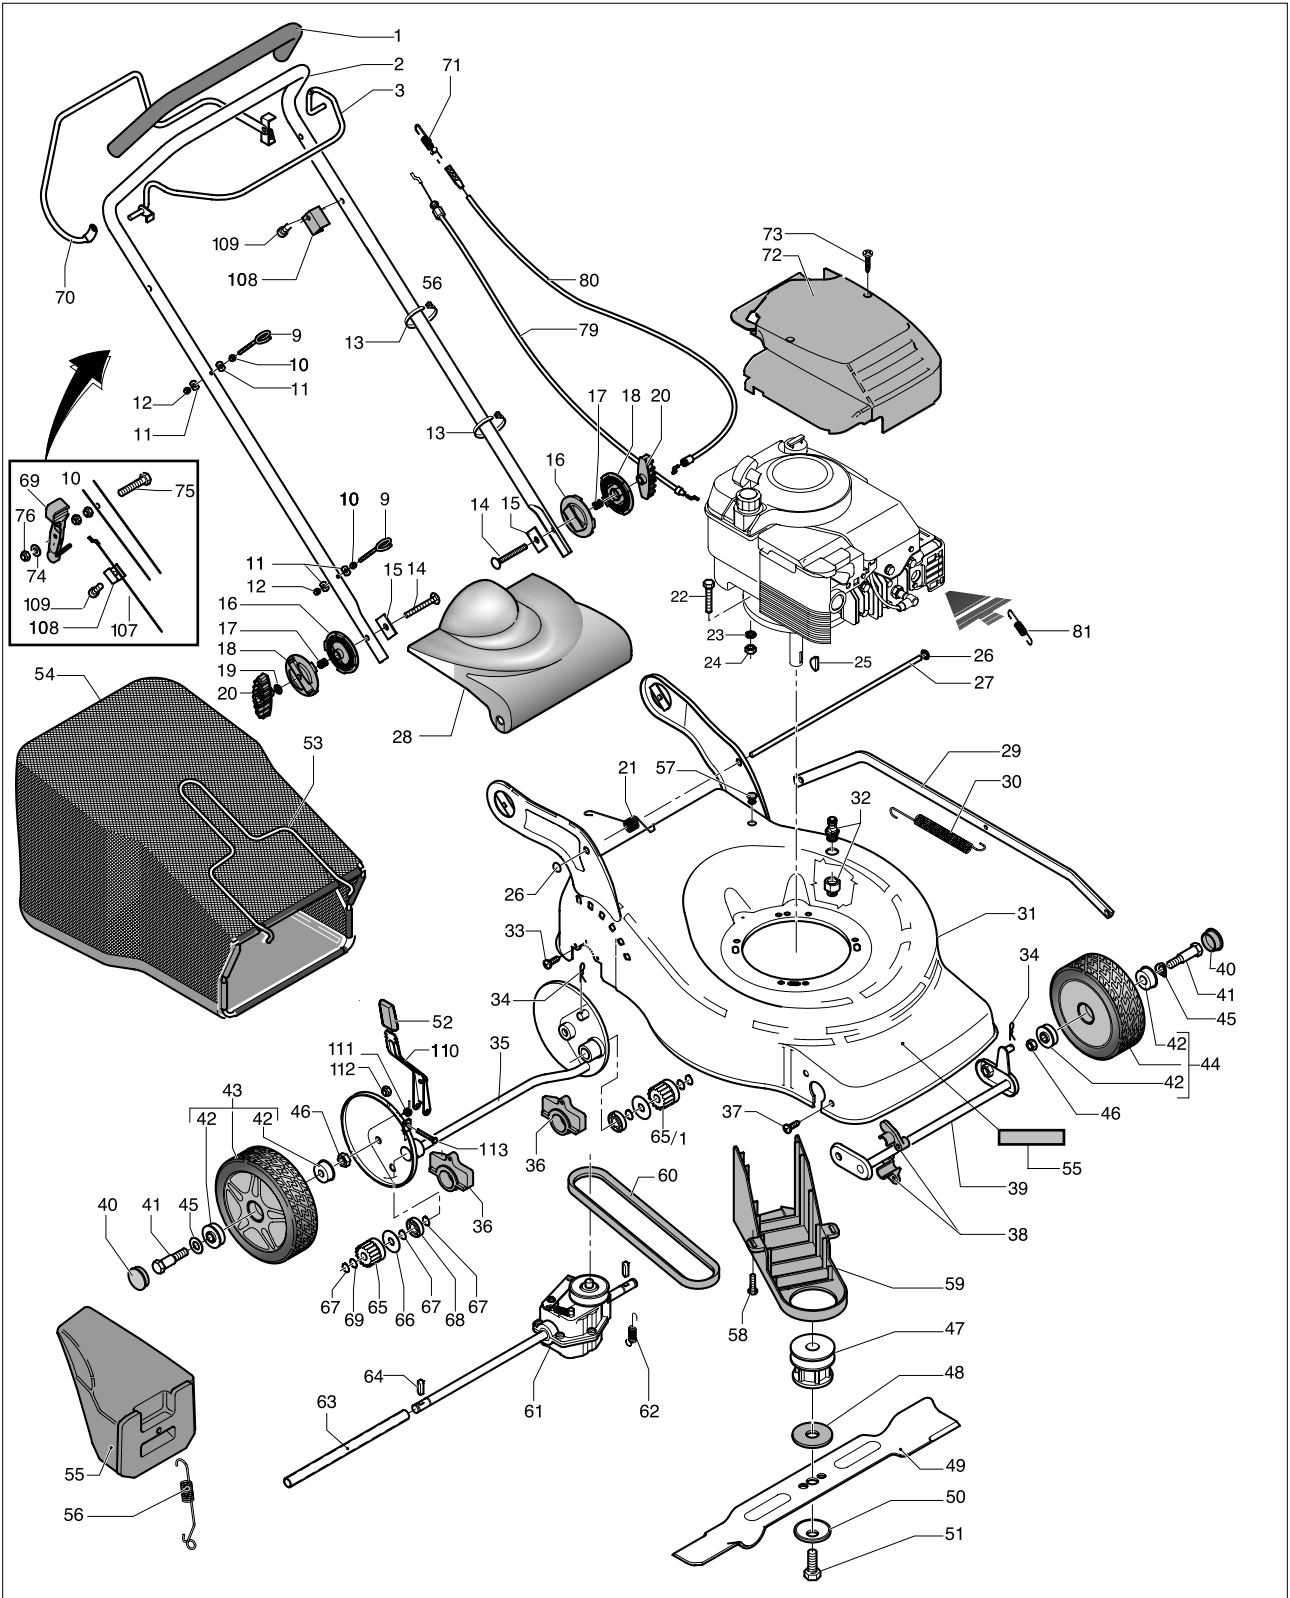

brand	HOMEBASE

date	FEB/04	SHEET 1/3

Model

PIONEER 460 SD

Product number

9538780-32